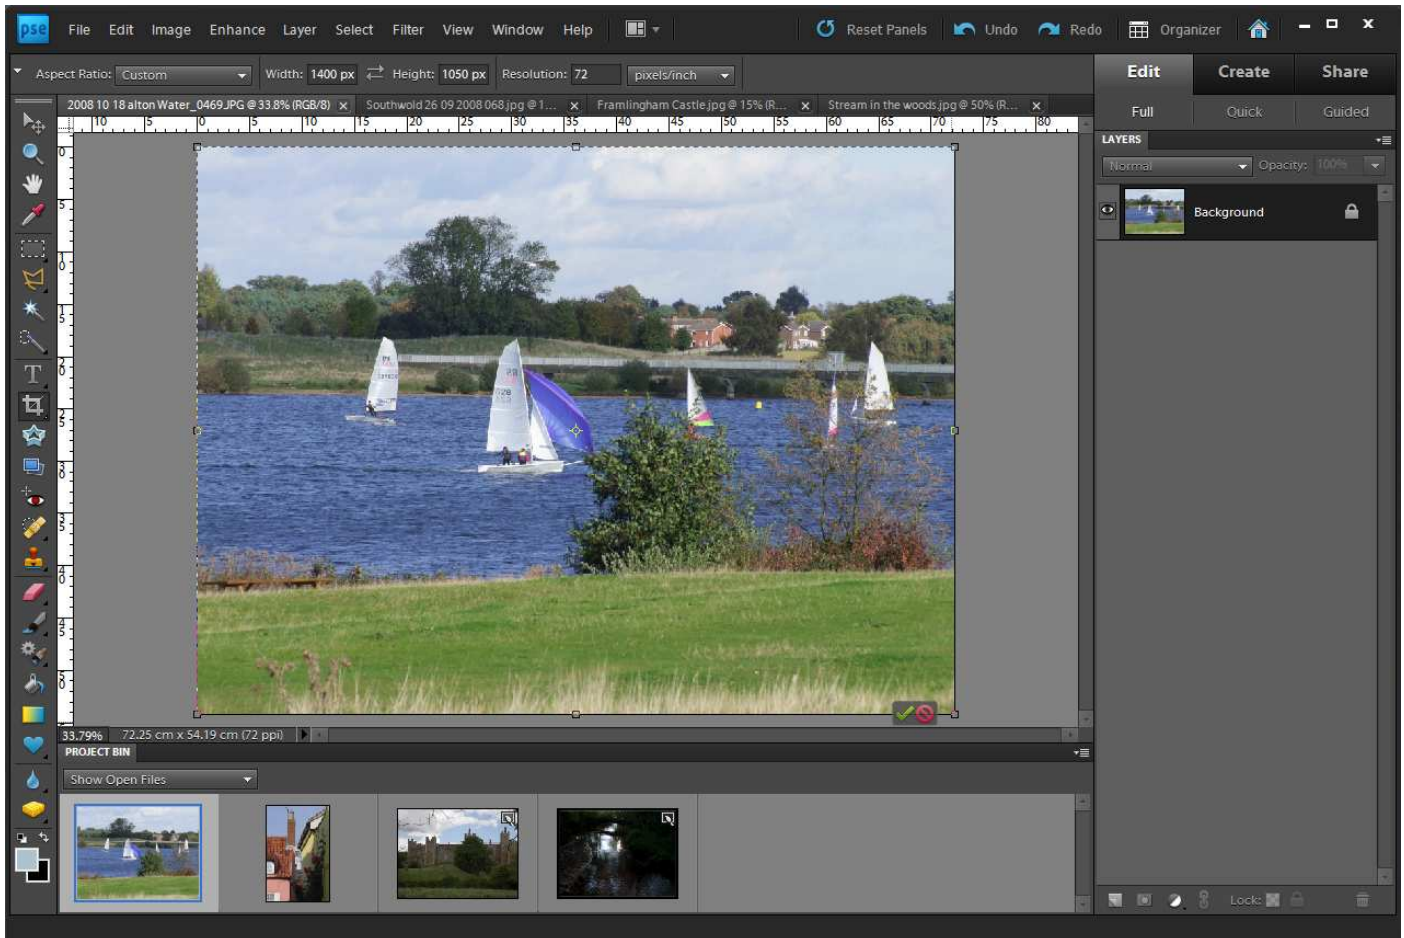

This image will be the correct size to crop to 1400px wide by 1050px high. It does not need to have any black background.

Select crop tool and change settings to width 1400px, height 1050px and resolution to 72 pixels

The resized image will appear much smaller on your screen but will be fine when projected

Save your image as a JPEG. Always select the large file option (Quality 12) and select Baseline ("Standard")