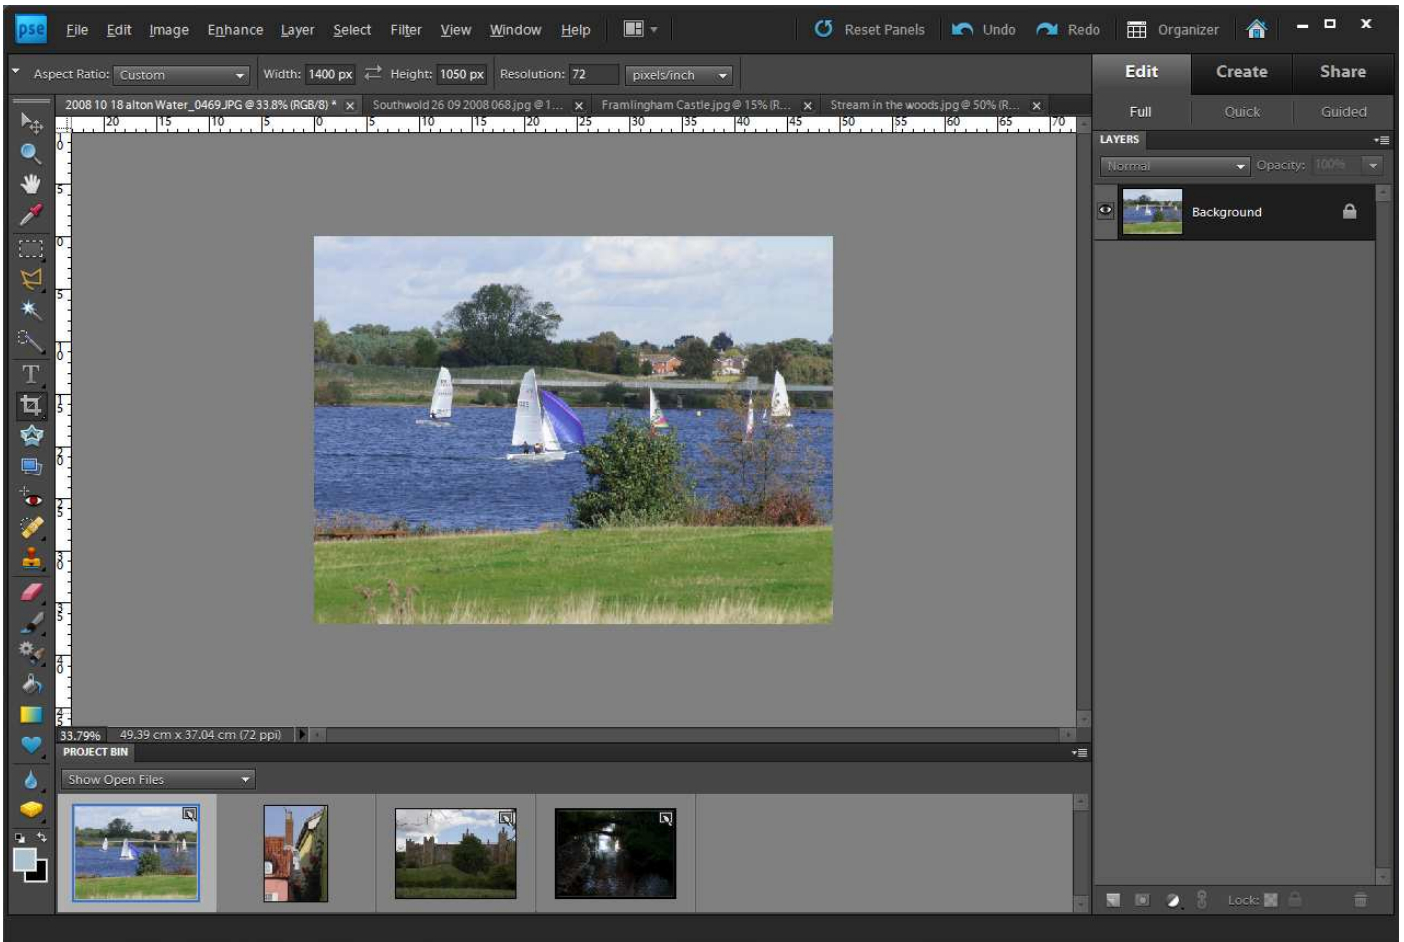

This image will be the correct size to crop to 1400px wide by 1050px high. It does not need to have any black background.

Select crop tool and change settings to width 1400px, height 1050px and resolution to 72 pixels

The resized image will appear much smaller on your screen but will be fine when projected

Save your image as a JPEG. Always select the large file option (Quality 12) and select Baseline ("Standard")